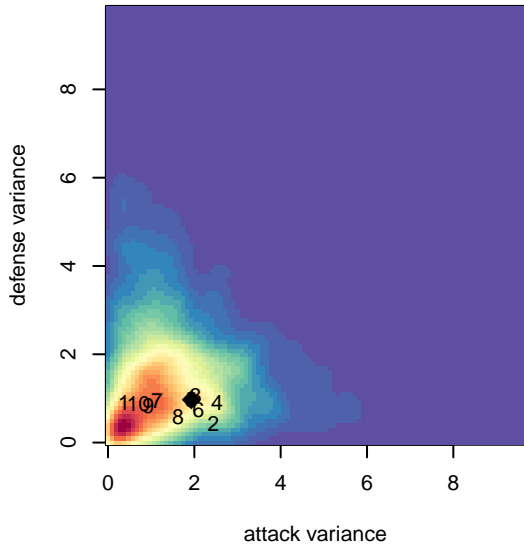

GS Surf A G01

Greater Seattle Surf
Bothel, WA
G01 total strength=1840
attack=45.27 defense=29.89
spr league = Win RCL G01 Div 2

alt names used:

Venues played:
2016 Nike Crossfire Challenge Super Group U'
2016 Surf College Showcase Super Black U16
2016 Win RCL G01 Div 2
2016 FWRL G01
2016 WYS Championship G01

GS Surf A G01
Dots are actual minus expected GF (blue circles) and GA (red triangles).
Blue line is smoothed change in attack strength. Red is smoothed change in defense strength.

**attack and defense variance (black dot)
relative to other teams
and top 10 in region**

Performance relative to 13 month average

Distribution of opponents
 Red = Lose zone, Blue = Win zone, Green = Even
 Black line separates win/lose zones

lot. A=Neither has attack advantage, B=Opponent has both attack and defense advantage, C=Opponent has both attack and defense disadvantage, D=Both have