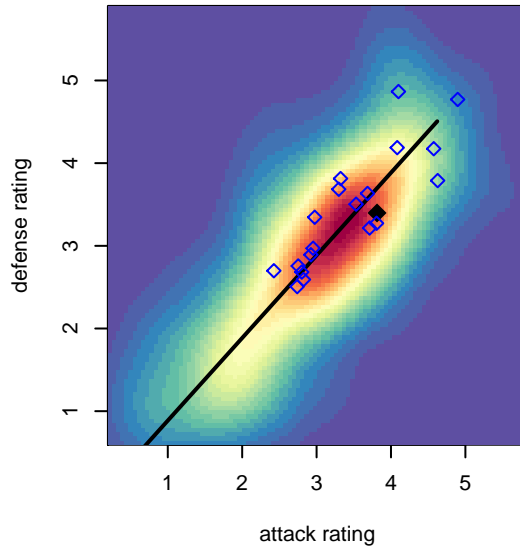

GS Surf A G01

Greater Seattle Surf
Bothel, WA
G01 total strength=1840
attack=45.27 defense=29.89
spr league = Win RCL G01 Div 2

alt names used:

Venues played:
2016 Nike Crossfire Challenge Super Group U'
2016 Surf College Showcase Super Black U16
2016 Win RCL G01 Div 2
2016 FWRL G01
2016 WYS Championship G01

GS Surf A G01
Dots are actual minus expected GF (blue circles) and GA (red triangles).
Blue line is smoothed change in attack strength. Red is smoothed change in defense strength.

**attack and defense variance (black dot)
relative to other teams
and top 10 in region**

**attack and defense rating
relative to others at age
and all opponents in last 13 months**

**attack and defense rating
relative to others at age
and all opponents in last 13 months**

Performance relative to 13 month average

Performance relative to 13 month average

Distribution of opponents
 Red = Lose zone, Blue = Win zone, Green = Even
 Black line separates win/lose zones

lot. A=Neither has attack advantage, B=Opponent has both attack and defense advantage, C=Opponent has both attack and defense disadvantage, D=Both have