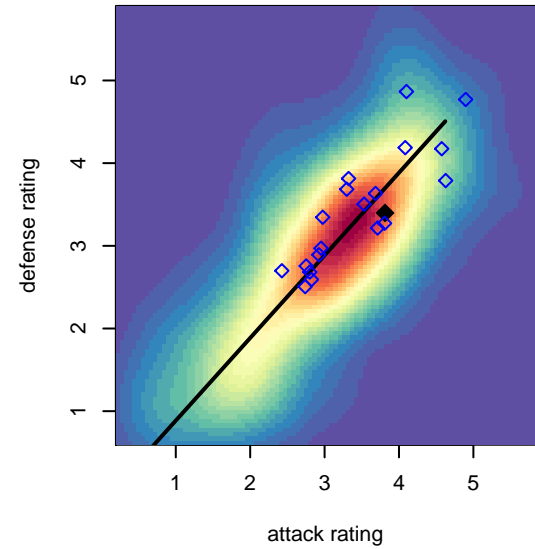

GS Surf A G01

Greater Seattle Surf
Bothel, WA
G01 total strength=1840
attack=45.27 defense=29.89
spr league = Win RCL G01 Div 2

alt names used:

Venues played:
2016 Nike Crossfire Challenge Super Group U'
2016 Surf College Showcase Super Black U16
2016 Win RCL G01 Div 2
2016 FWRL G01
2016 WYS Championship G01

GS Surf A G01
Dots are actual minus expected GF (blue circles) and GA (red triangles).
Blue line is smoothed change in attack strength. Red is smoothed change in defense strength.

**attack and defense variance (black dot)
relative to other teams
and top 10 in region**

**attack and defense rating
relative to others at age
and all opponents in last 13 months**

**attack and defense rating
relative to others at age
and all opponents in last 13 months**

Performance relative to 13 month average

Performance relative to 13 month average

Distribution of opponents
 Red = Lose zone, Blue = Win zone, Green = Even
 Black line separates win/lose zones

lot. A=Neither has attack advantage, B=Opponent has both attack and defense advantage, C=Opponent has both attack and defense disadvantage, D=Both have