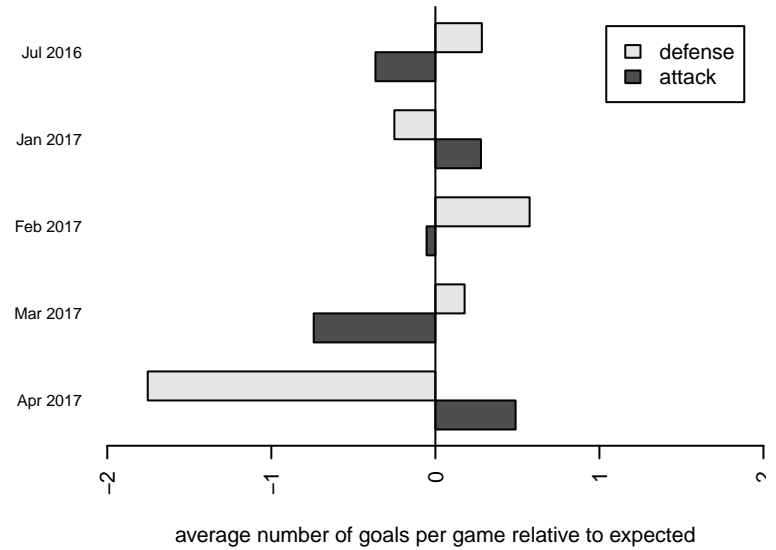

GS Surf A G01
Dots are actual minus expected GF (blue circles) and GA (red triangles).
Blue line is smoothed change in attack strength. Red is smoothed change in defense strength.

**attack and defense variance (black dot)
relative to other teams
and top 10 in region**

**attack and defense rating
relative to others at age
and all opponents in last 13 months**

**attack and defense rating
relative to others at age
and all opponents in last 13 months**

Performance relative to 13 month average

Performance relative to 13 month average

Distribution of opponents
 Red = Lose zone, Blue = Win zone, Green = Even
 Black line separates win/lose zones

lot. A=Neither has attack advantage, B=Opponent has both attack and defense advantage, C=Opponent has both attack and defense disadvantage, D=Both have