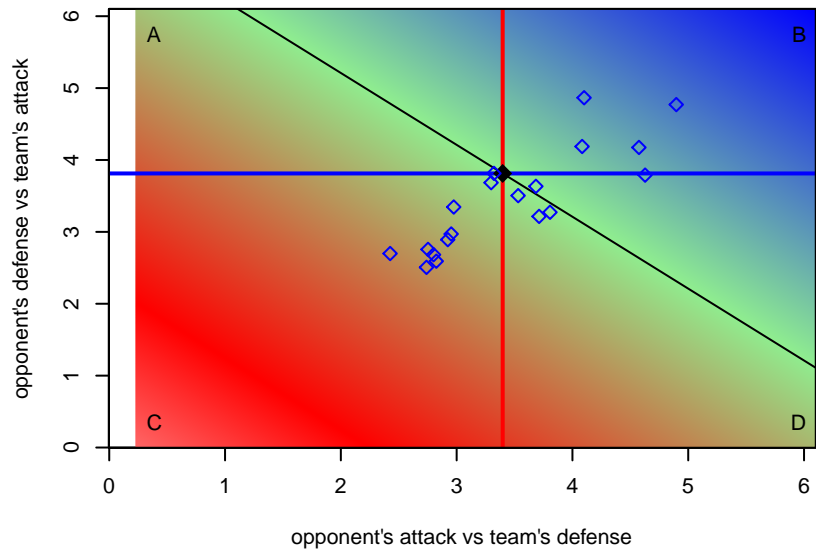

GS Surf A G01
Dots are actual minus expected GF (blue circles) and GA (red triangles).
Blue line is smoothed change in attack strength. Red is smoothed change in defense strength.

**attack and defense variance (black dot)
relative to other teams
and top 10 in region**

**attack and defense rating
relative to others at age
and all opponents in last 13 months**

**attack and defense rating
relative to others at age
and all opponents in last 13 months**

Performance relative to 13 month average

Performance relative to 13 month average

Distribution of opponents
 Red = Lose zone, Blue = Win zone, Green = Even
 Black line separates win/lose zones

lot. A=Neither has attack advantage, B=Opponent has both attack and defense advantage, C=Opponent has both attack and defense disadvantage, D=Both have