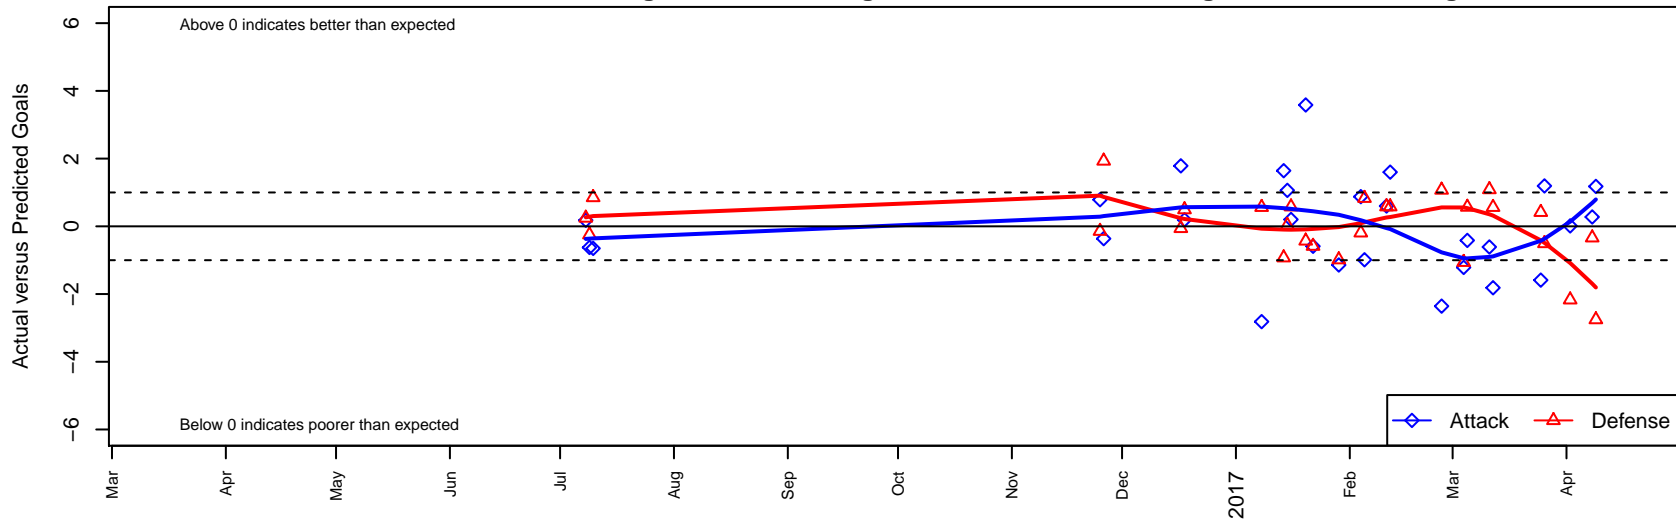

GS Surf A G01

Greater Seattle Surf
Bothel, WA
G01 total strength=1840
attack=45.27 defense=29.89
spr league = Win RCL G01 Div 2

alt names used:

Venues played:
2016 Nike Crossfire Challenge Super Group U'
2016 Surf College Showcase Super Black U16
2016 Win RCL G01 Div 2
2016 FWRL G01
2016 WYS Championship G01

GS Surf A G01
Dots are actual minus expected GF (blue circles) and GA (red triangles).
Blue line is smoothed change in attack strength. Red is smoothed change in defense strength.

**attack and defense variance (black dot)
relative to other teams
and top 10 in region**

**attack and defense rating
relative to others at age
and all opponents in last 13 months**

**attack and defense rating
relative to others at age
and all opponents in last 13 months**

Performance relative to 13 month average

Performance relative to 13 month average

Distribution of opponents
 Red = Lose zone, Blue = Win zone, Green = Even
 Black line separates win/lose zones

lot. A=Neither has attack advantage, B=Opponent has both attack and defense advantage, C=Opponent has both attack and defense disadvantage, D=Both have